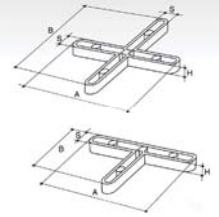

DISTANZIATORI 10 mm - 3/8"

MADE IN ITALY

193+1000		204+200	
S	A	B	H
10mm	40mm	40mm	7mm
3/8"	1 9/16"	1 9/16"	9/32"

204 R200			
S	A	B	H
10mm	50mm	50mm	13mm
3/8"	2"	2"	17/32"

193T1000		204T200	
S	A	B	H
10mm	40mm	25mm	7mm
3/8"	1 9/16"	1"	9/32"

204T200A			
S	A	B	H
10mm	50mm	30mm	13mm
3/8"	2"	1 3/16"	17/32"

Articolo	Barcode	Tipo	Pezzi	Box	Bag	Door	Arch	Down	Up	Box	Box	Weight			
193+1000	8024648001306	+	1000	•	-	•	-	-	•	-	12	62x42x54 cm	24 3/8"x16 1/2"xh 21 1/4"	26,5 Kg	58.4 lbs
204+200	8024648001641	+	200	-	•	•	-	-	•	-	25	48x46x28 cm	18 7/8"x18 1/8"xh 11"	10,6 Kg	23.3 lbs
204R200	8024648001634	+	200	-	•	-	-	-	-	•	10	48x46x28 cm	18 7/8"x18 1/8"xh 11"	9,2 Kg	20.3 lbs
193T1000	8024648001313	+	1000	•	-	•	-	-	•	-	12	62x42x54 cm	24 3/8"x16 1/2"xh 21 1/4"	20,2 Kg	44.5 lbs
204T200	8024648001658	+	200	-	•	•	-	-	•	-	25	48x35x28 cm	18 7/8"x13 3/4"xh 11"	7,4 Kg	16.3 lbs
204T200A	8024648001665	+	200	-	•	-	-	-	•	-	10	48x35x28 cm	18 7/8"x13 3/4"xh 11"	6,6 Kg	14.5 lbs