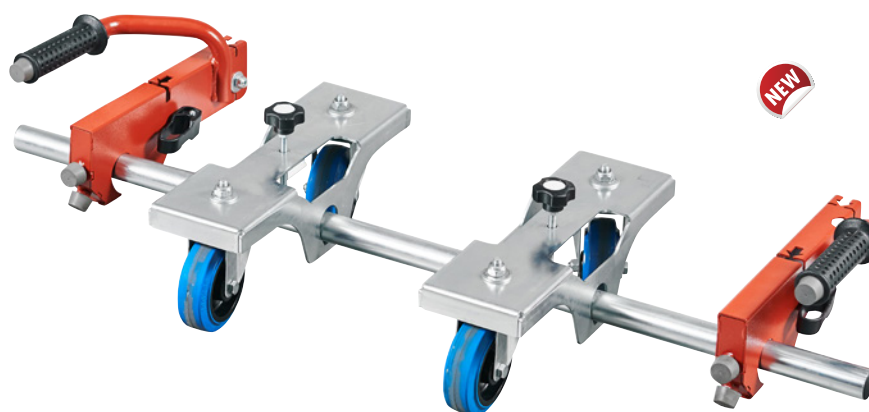

MADE IN ITALY

PACKAGE

BOX

ONLY-ONE mounted on EASY-MOVE ^{MkIV} (Art 432KR02A + Art. 432EM04CA).

- Device to assist installation of large format tiles/slabs;
- It allows a single operator to collect a tile sized up to 150x150 cm (59"x59") from the floor and transport it to the installation area, back butter it, and lay it down next to the tile previously installed;
- On tile bigger than 150x150 cm (59"x59"), it provides excellent support for handling and installation process;
- Suitable for tile thickness from 3 mm up to 20 mm (1/8" – 3/4");
- Suitable with EASY-MOVE handling frames ^{MkIII} and ^{MkIV} versions.
- ONLY-ONE includes:
 - Cart with 4 swiveling wheels which can be repositioned according to the tile size.
 - Two ergonomic handles (to be fitted to the profiles of EASY-MOVE 150 and/or EASY-MOVE version ^{MkIV} and ^{MkIII}) equipped with a quick coupling system to the cart and anti-slip rubber pads (to safely perform back buttering).

MODEL SPECIFICATIONS

Part. No.			Description	Use			
432KR02A	8050532018068	1	ONLY-ONE: device to assist installation of large format tiles/slabs	On EASY-MOVE ^{MkIII} and EASY-MOVE ^{MkIV} (with double and vacuum suction cups, with and without crossbars)	8,9 Kg 19.6 lbs	117x20x h20 cm 46"x8" xh 8"	11,3 Kg 24.9 lbs